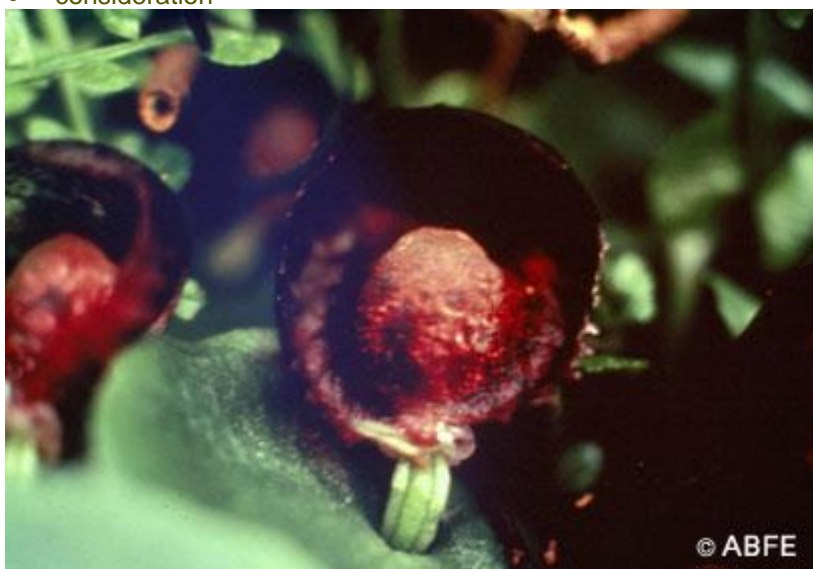

Red Helmet Orchid

This Essence was made up under unique circumstances on Toolbrunup Peak, the second highest peak in the Stirling Ranges. Red Helmet Orchid helps a man bond to his child or children. It helps men to be aware to allocate quality family time. Making this Essence required not only sunlight but also moonlight, thereby adding the feminine principle so as to allow bonding. It is also for anyone with unresolved father issues, which can manifest as a recurrent, lifelong rebellious attitude to authority figures - police, headmasters, bosses, etc.

Negative Condition:

- rebelliousness
- hot-headed
- unresolved father issues
- selfishness

Positive Outcome:

- male bonding
- sensitivity
- respect
- consideration

Preparation of Dosage Bottles

Place seven (7) drops of Stock Essence into a 15ml to 30ml dropper bottle filled with 1/3 brandy and 2/3 purified water.

Preparation of Combination Essences

Place seven (7) drops of each Stock Essence into a 15ml to 30ml dropper bottle filled with 1/3 brandy and 2/3 purified water