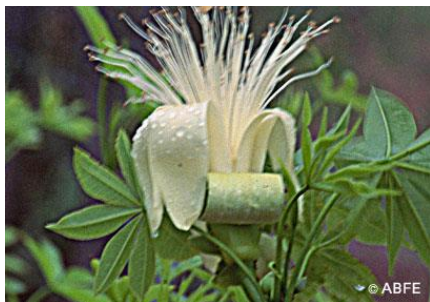

Boab

The Boab Tree is found only in the Kimberley region of northwest Australia. This is one of the most powerful of all the Bush Essences and has brought about profound change. Boab clears negative emotional and mental family patterns that are passed on from generation to generation. Boab can access and clear those core patterns and all the related ensuing beliefs. This Essence is very beneficial in helping those who have had experiences of abuse or prejudice from others. Boab will also help clear the negative lines of karma between people. When used in a spray it can be very effective in clearing negative energies, especially when combined with Fringed Violet, Angelsword and Lichen. Boab can help break the chains that have been around human consciousness for thousands of years.

Negative Condition:

- enmeshment in negative family patterns
- for recipients of abuse and prejudice

Positive Outcome:

- personal freedom by releasing family patterns
- clearing of other, non family, negative Karmic connections

Preparation of Dosage Bottles

Place seven (7) drops of Stock Essence into a 15ml to 30ml dropper bottle filled with 1/3 brandy and 2/3 purified water.

Preparation of Combination Essences

Place seven (7) drops of each Stock Essence into a 15ml to 30ml dropper bottle filled with 1/3 brandy and 2/3 purified water.